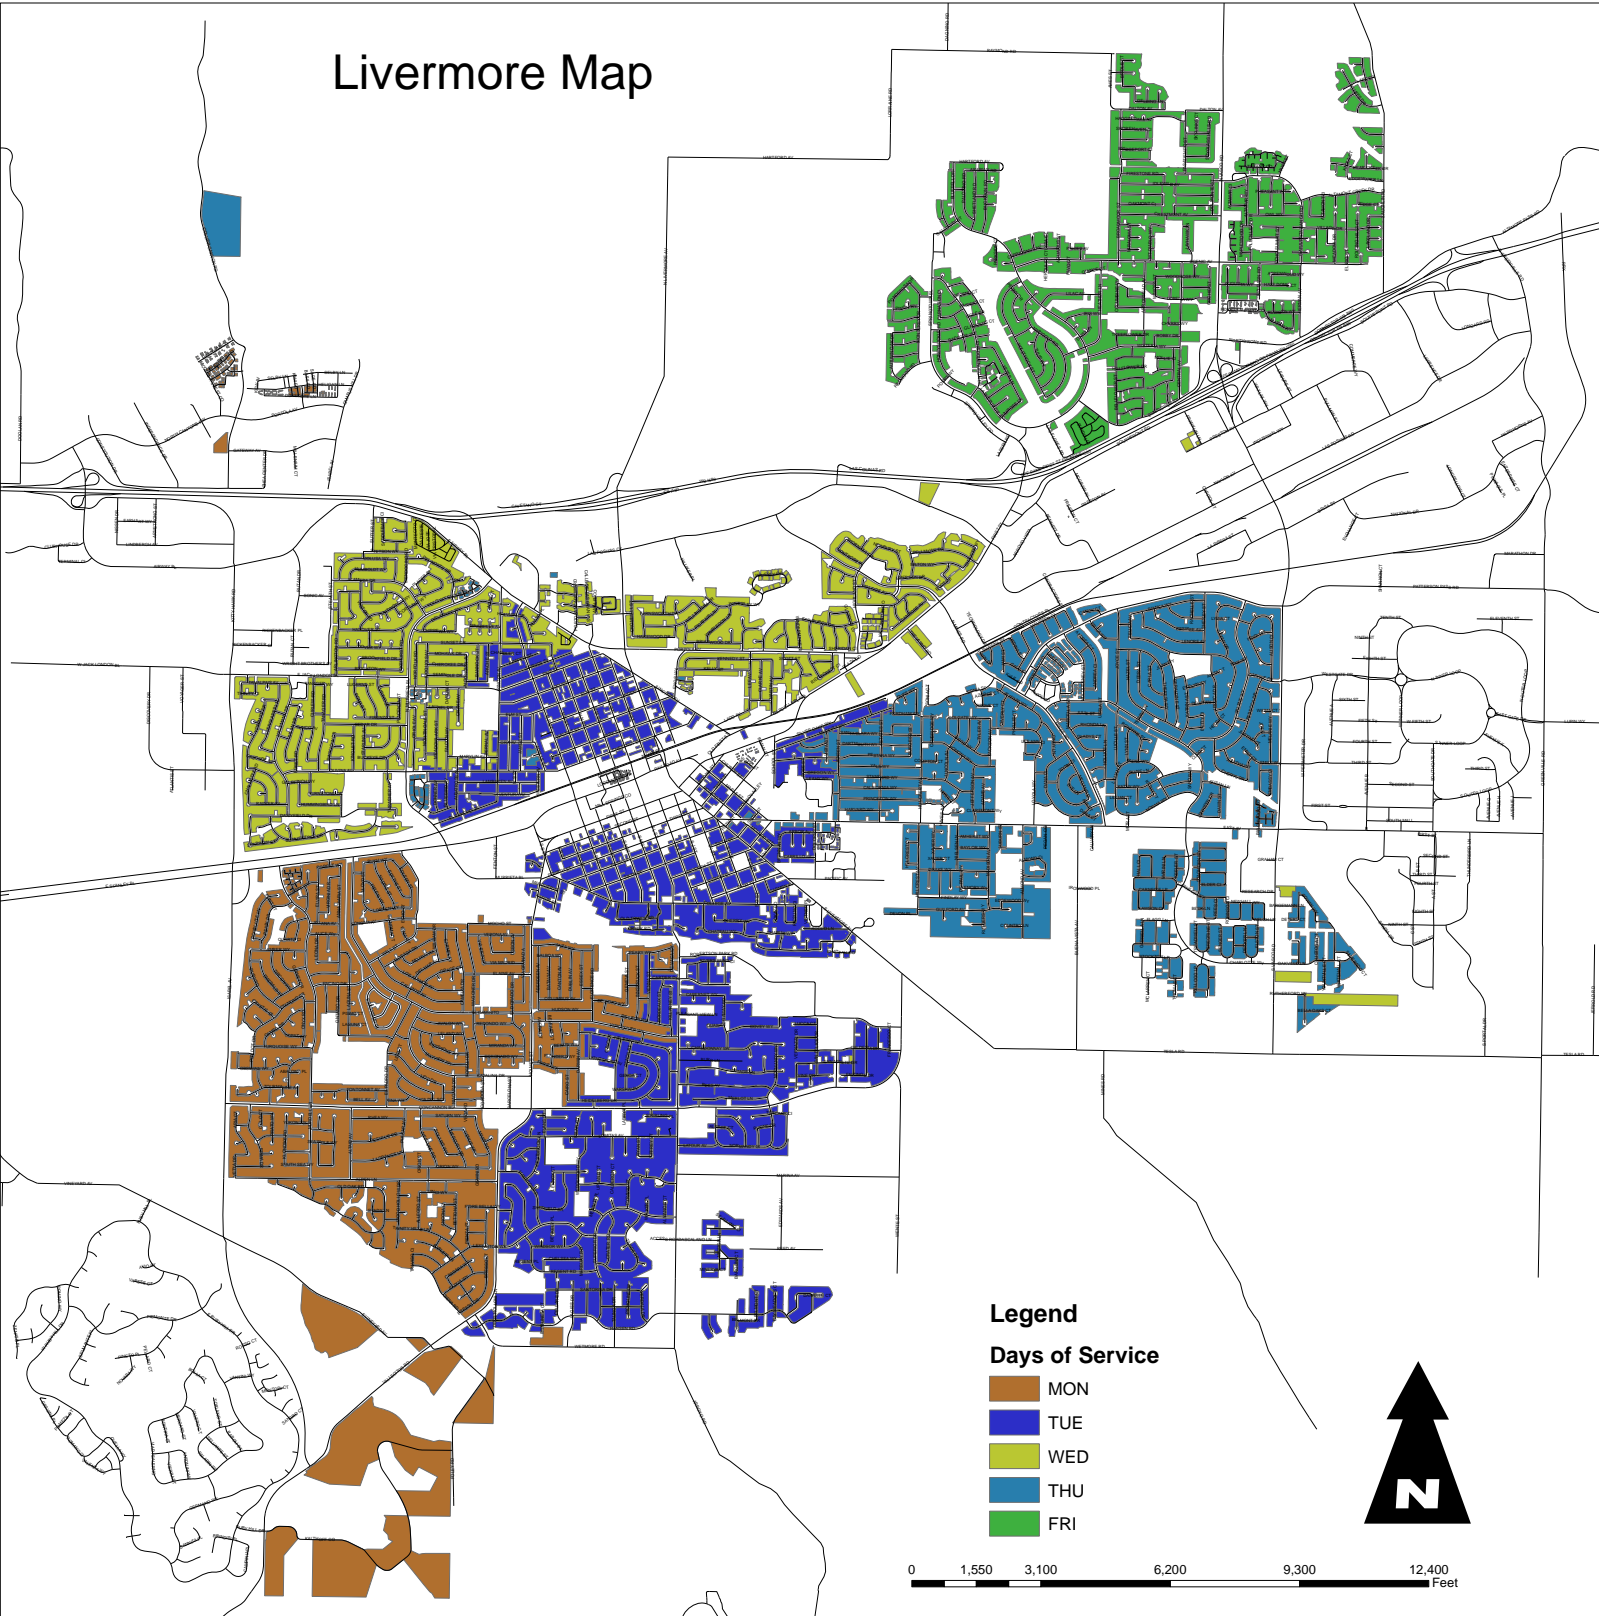

# Livermore Map

- Legend**  
**Days of Service**
- MON
  - TUE
  - WED
  - THU
  - FRI

0 1,550 3,100 6,200 9,300 12,400 Feet