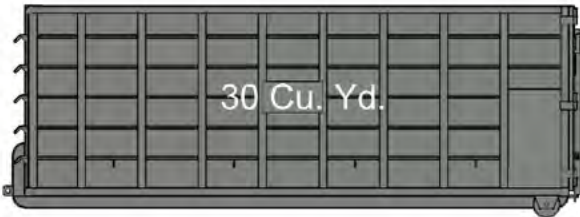

Debris box sizes

12 Ft. Length x 8 Ft. Wide x 2 Ft. Height

18 Ft. Length x 8 Ft. Wide x 3 Ft. Height

18 Ft. Length x 8 Ft. Wide x 4 Ft. Height

18 Ft. Length x 8 Ft. Wide x 6 Ft. Height

18 Ft. Length x 8 Ft. Wide x 8 Ft. Height