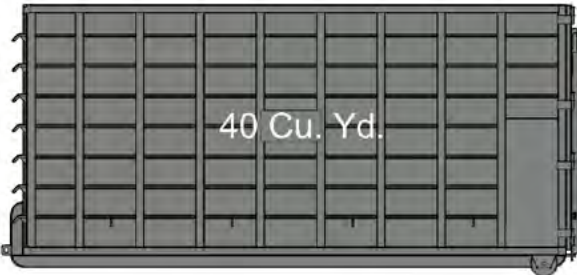

Debris box sizes

12 Ft. Length x 8 Ft. Wide x 2 Ft. Height

18 Ft. Length x 8 Ft. Wide x 3 Ft. Height

18 Ft. Length x 8 Ft. Wide x 4 Ft. Height

18 Ft. Length x 8 Ft. Wide x 6 Ft. Height

18 Ft. Length x 8 Ft. Wide x 8 Ft. Height